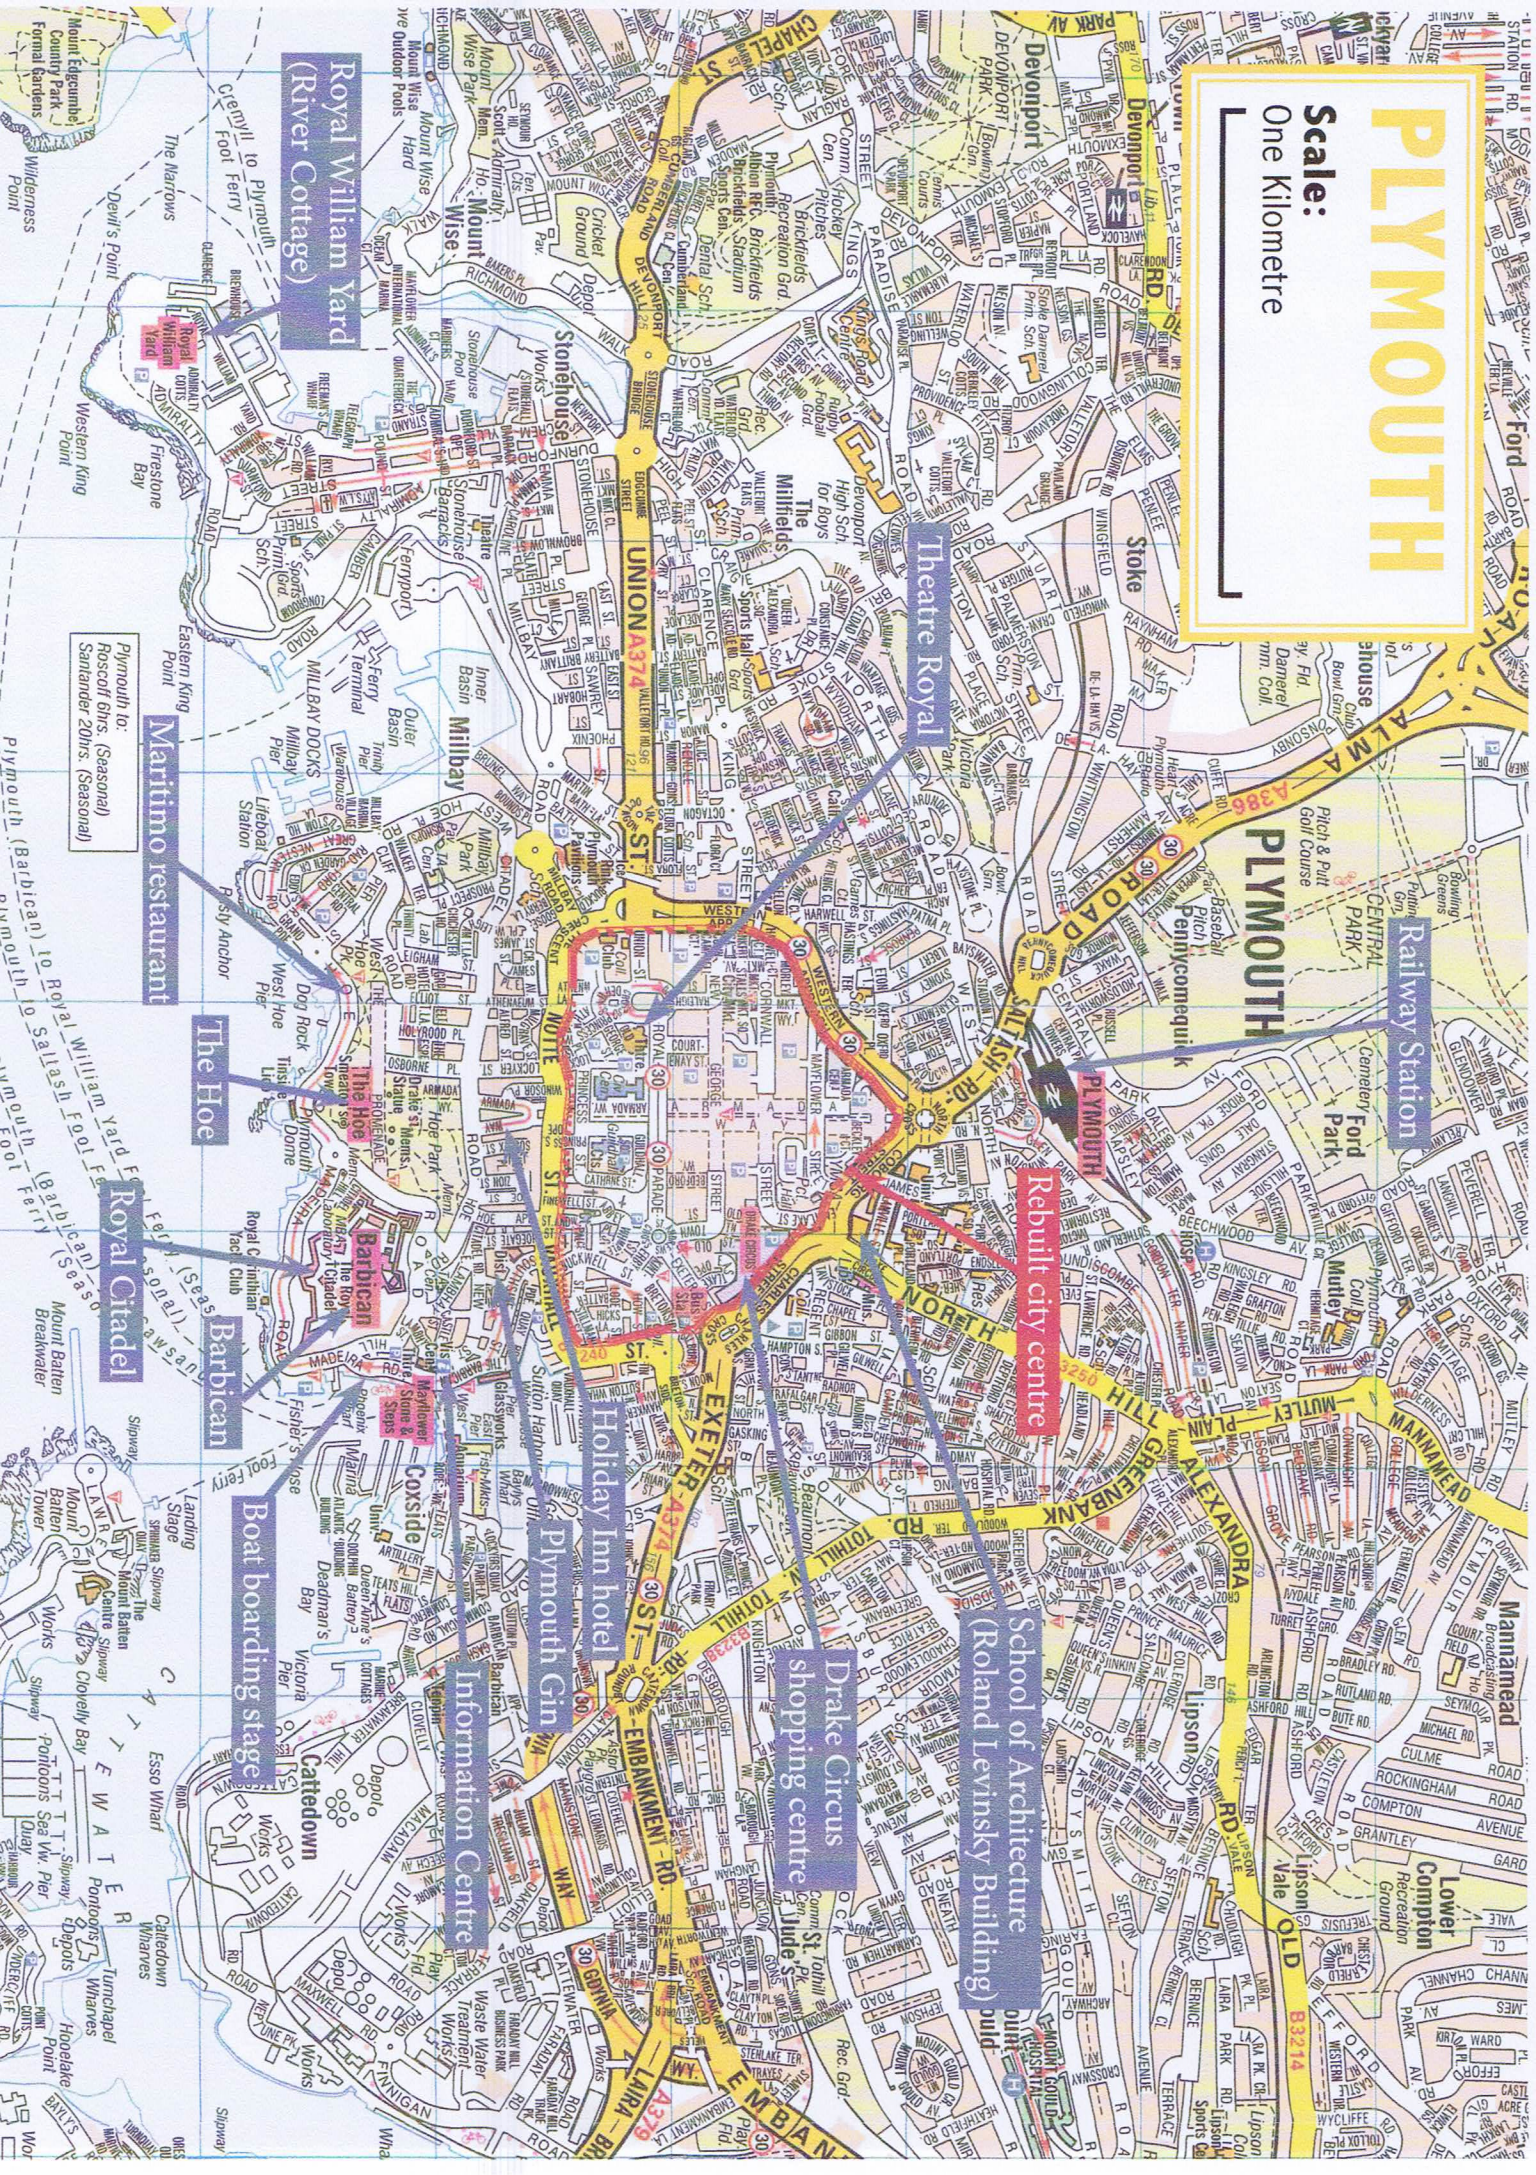

PLYMOUTH

Scale:
One Kilometre

Railway Station

Theatre Royal

Rebuilt city centre
(Roland Levinsky Building)

Drake Circus
shopping centre

Holiday Inn hotel
Plymouth Gin

Information Centre

Royal William Yard
(River Cottage)

The Hoe

Royal Citadel

Maritime restaurant

Boat boarding stage

Mount Edgecumbe
Country Park
Formal gardens
Wilderness
Point

Mannemead

Lower Compton
Recreation Ground

Cattedown

Western King
Point

Vale